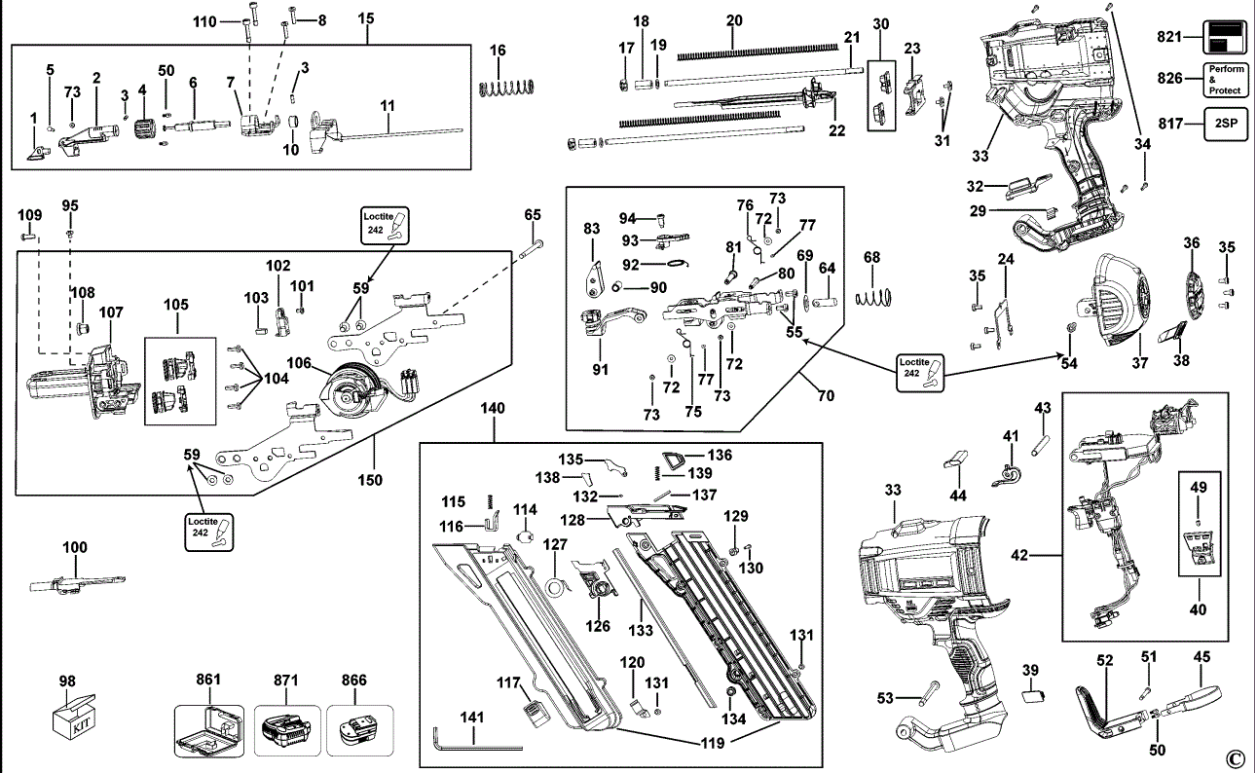

Part Lists & Sheme Cordless tackers 18.0 V, 5 Ah, DEWALT DCN693P2

Part Lists & Sheme Cordless tackers 18.0 V, 5 Ah, DEWALT DCN693P2

Item No.	Product Number	Qty Per	Product Description	Type	Other Info
1	N324439	1	TIP		
2	N324459	1	ADJUSTER		
3	N153045	2	ROLL PIN		
4	N402075	1	ADJUSTER DEPTH		
5	N330659	1	PIN		
6	N392751	1	SHAFT		
7	N034374	1	SUPPORT		
8	N432422	2	SCREW	M4 x 17	
10	N044294	1	SLEEVE		
11	N380152	1	TRIP SA		
15	N469513	1	DEPTH STOP SA		
16	N061508	1	SPRING		
17	N192671	2	CAP		
18	N088831	2	BUMPER		
19	N088833	2	WASHER		
20	N233943	1	SPRING COMPRESSION	2 per pack	
21	N036350	2	RAIL		
22	N469512	1	PROFILE		
23	N422047	1	CAP		
24	N121870	1	PLATE		
29	N087259	1	DETENT		
30	N469514	1	BUMPER	SA	Bumper Left + Right
31	N088832	2	SCREW	M3.5 x 6 Pan	
32	N389062	1	BUTTON	2 Sp	
33	N233946	1	HOUSING PAIR	Inc 32	
34	330019-24	8	SCREW	M3 X 19	
35	N123731	6	SCREW	M4x8	
36	N365479	1	COVER	Yellow - 2 speed	
37	N397360	1	END CAP	Black	
38	N130853	1	WINDOW		LED
39	N150581	1	CAP		
40	N473182	1	SELECTOR SA		
41	N055786	1	ACTUATOR		
42	N473346	1	ELECTRONIC SA		
42	N512747	1	ELECTRONIC & SWITCH		
43	N439401	1	SPACER		